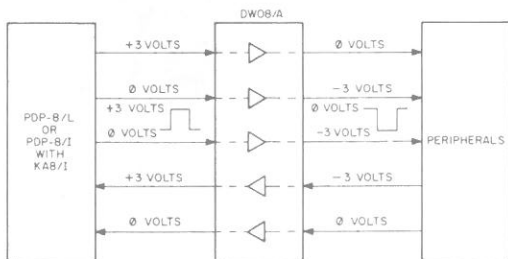

The Positive Bus (with TTL logic levels of 0 volts and +3 volts) inputs on five M904 cable connectors at locations A01 to A05. The continued positive bus outputs on five M903 or M904 cable connections at locations B01 to B05. Input level conversion produces a high level out (0 volts) for a high level in (+3 volts); and a low level out (-3 volts) for a low level in (0 volts). Certain timing signals used on PDP-8/E computers (BIOP1, BIOP2, BIOP4, BTS3 (1), BTS 1 (1), and B INITIALIZE) are clamped and inverted before level conversion. (See Fig. 1)

Fig. 1 DW08/A conversion levels

The Negative Bus inputs and outputs on eleven WO11 or WO31 cable connections at location A13 to A23. Input signals to the computer on the Negative Bus are level converted to produce a low level out (0 volts) on the Positive Bus for a high level in (0 volts) and a high level out (+3 volts) for a low level in (-3 volts). (See Fig. 1)

cable lengths

Delays occur within the DW08A unit due to level conversion, which effects the maximum length of the I/O buses of the PDP-8/I, PDP-8/L or PDP-8/E. The effective I/O cable length consumed by the DW08A is 10 feet, which must be subtracted from the maximum permissible bus lengths from the PDP-8/I, PDP-8/L or PDP-8/E to the farthest device on the converted bus.