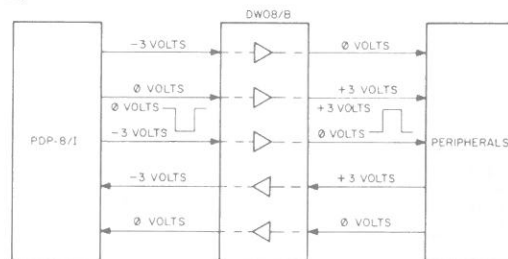

The Positive Bus (with TTL logic levels of 0 volts and +3 volts) inputs on five M904 cable connectors at locations A01 to A05. The continued positive bus outputs on five M903 or M904 cable connections at locations B01 to B05. Input level conversion produces a high level out (0 volts) for a high level in (+3 volts); and a low level out (-3 volts) for a low level in (0 volts). Certain timing signals used on PDP-8/E computers (BIOP1, BIOP2, BIOP4, BTS3 (1), BTS 1 (1), and B INITIALIZE) are clamped and inverted before level conversion. (See Fig. 1)

DW08B

The DW08B Negative-to-Positive Bus Converter is for

use on the Negative Bus PDP-8/I only. Negative Bus output levels of 0 volts and -3 volts are converted to +3 volts and 0 volts respectively. Input signals to the computer on the Positive Bus are level converted to produce a low level out (-3 volts) for a high level in (+3 volts) and a high level out (0 volts) for a low level in (0 volts). Certain timing signals used on the PDP-8/I (BIOP1, BIOP2, BIOP4, BTS 3 (1), BTS 1 (1), and B INITIALIZE) are clamped and inverted before level conversion. (See Fig. 2)

Fig. 2 DW08/B conversion levels

The Negative Bus inputs on eleven WO11 or WO31 cable connectors at locations A01 to A11. The continued Negative Bus outputs on similar cable connectors at locations B01 to B11. The Positive Bus outputs on five M903 or M904 cable connectors at locations A20 to A24.

cable lengths

Delays occur within the DW08A unit due to level conversion, which effects the maximum length of the I/O buses of the PDP-8/I, PDP-8/L or PDP-8/E. The effective I/O cable length consumed by the DW08A is 10 feet, which must be subtracted from the maximum permissible bus lengths from the PDP-8/I, PDP-8/L or PDP-8/E to the farthest device on the converted bus.