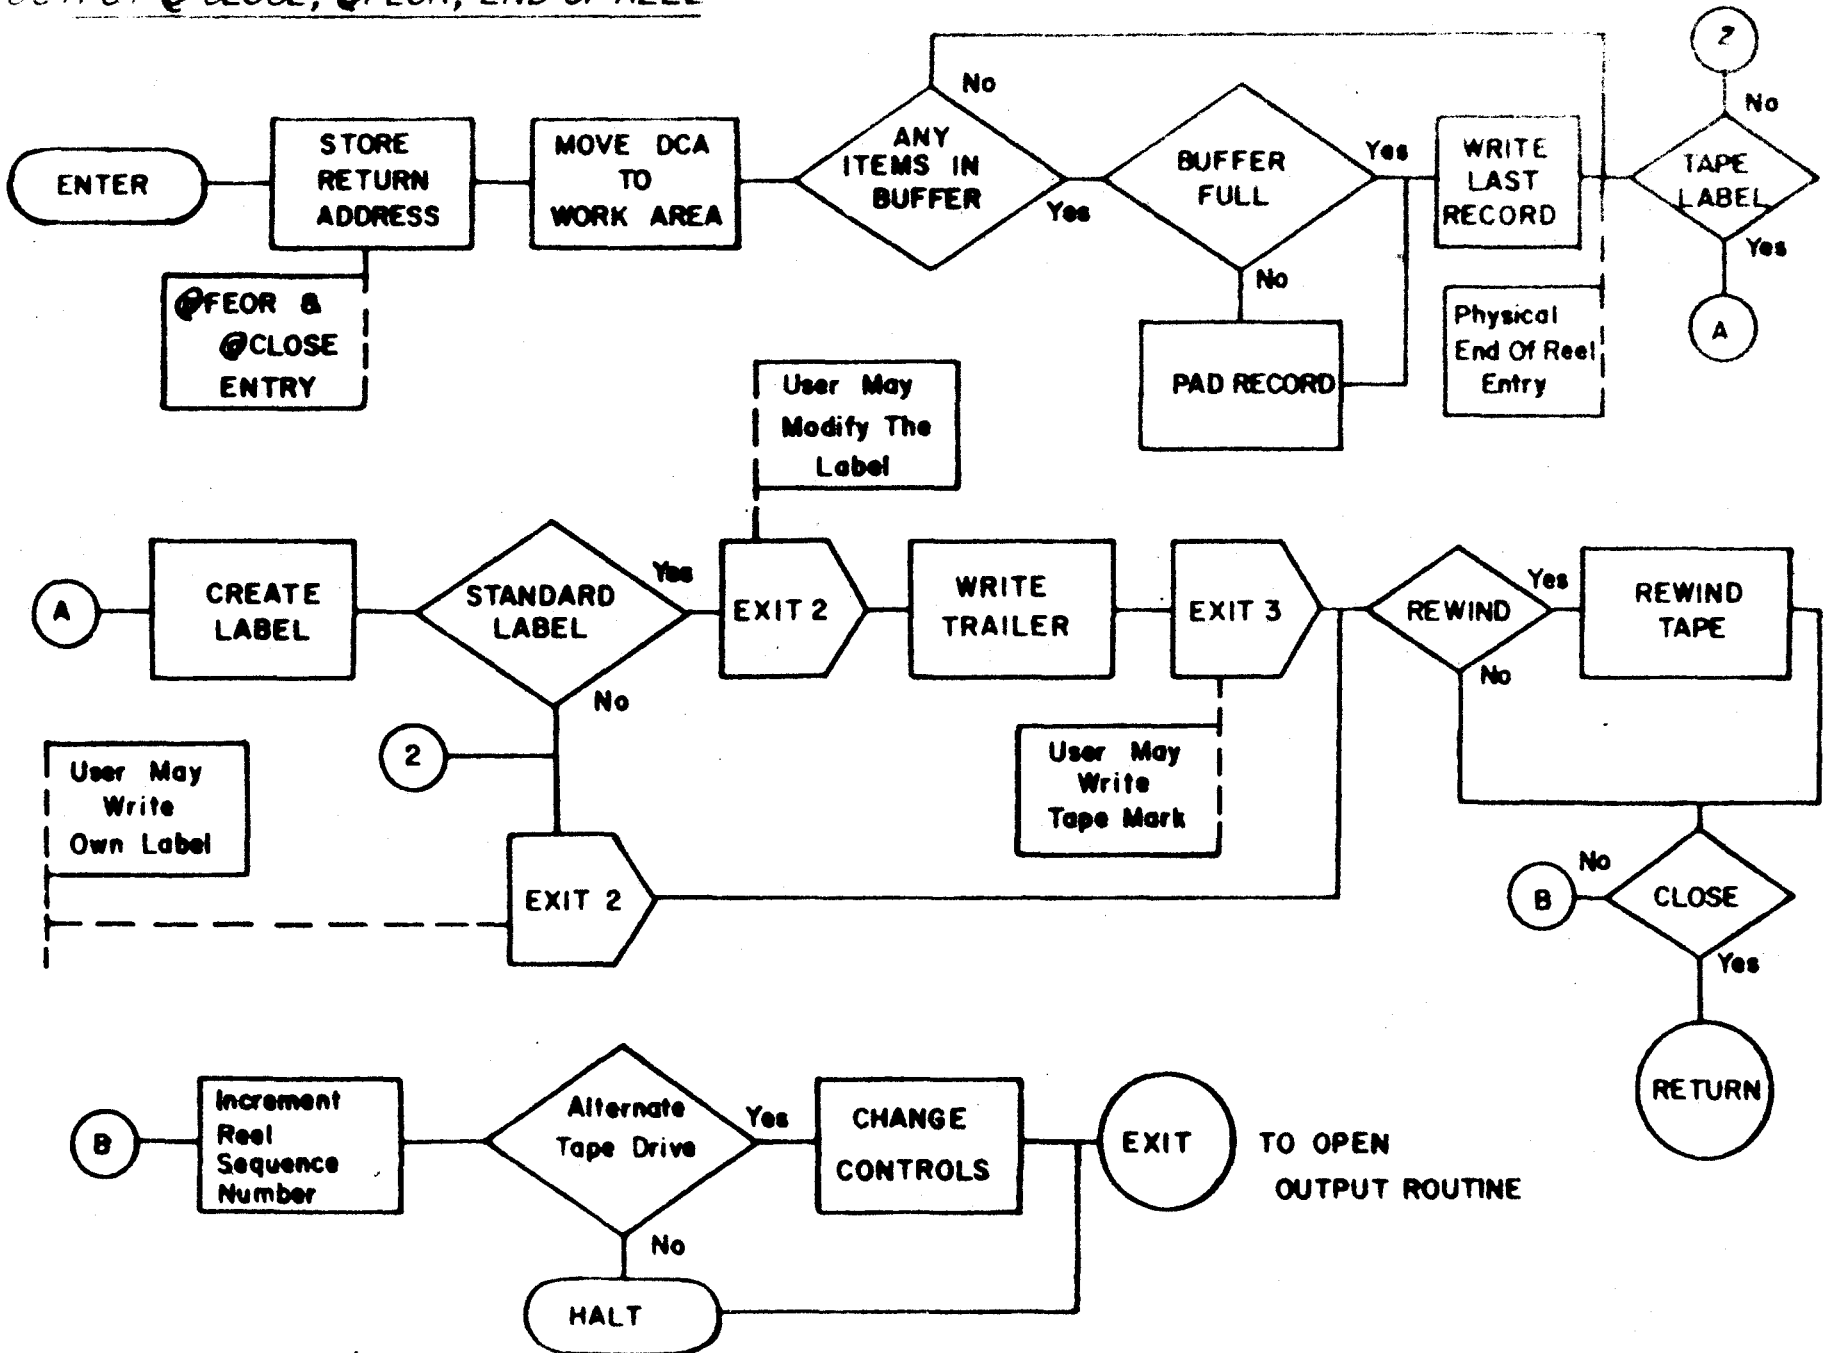

MIOS 3-V-11

OPEN OUTPUT FILES

@ OPEN INPUT FILE

GET and PUT

INPUT @CLOSE

OUTPUT @ CLOSE, @FEOR, END OF REEL

M105 3-V-15