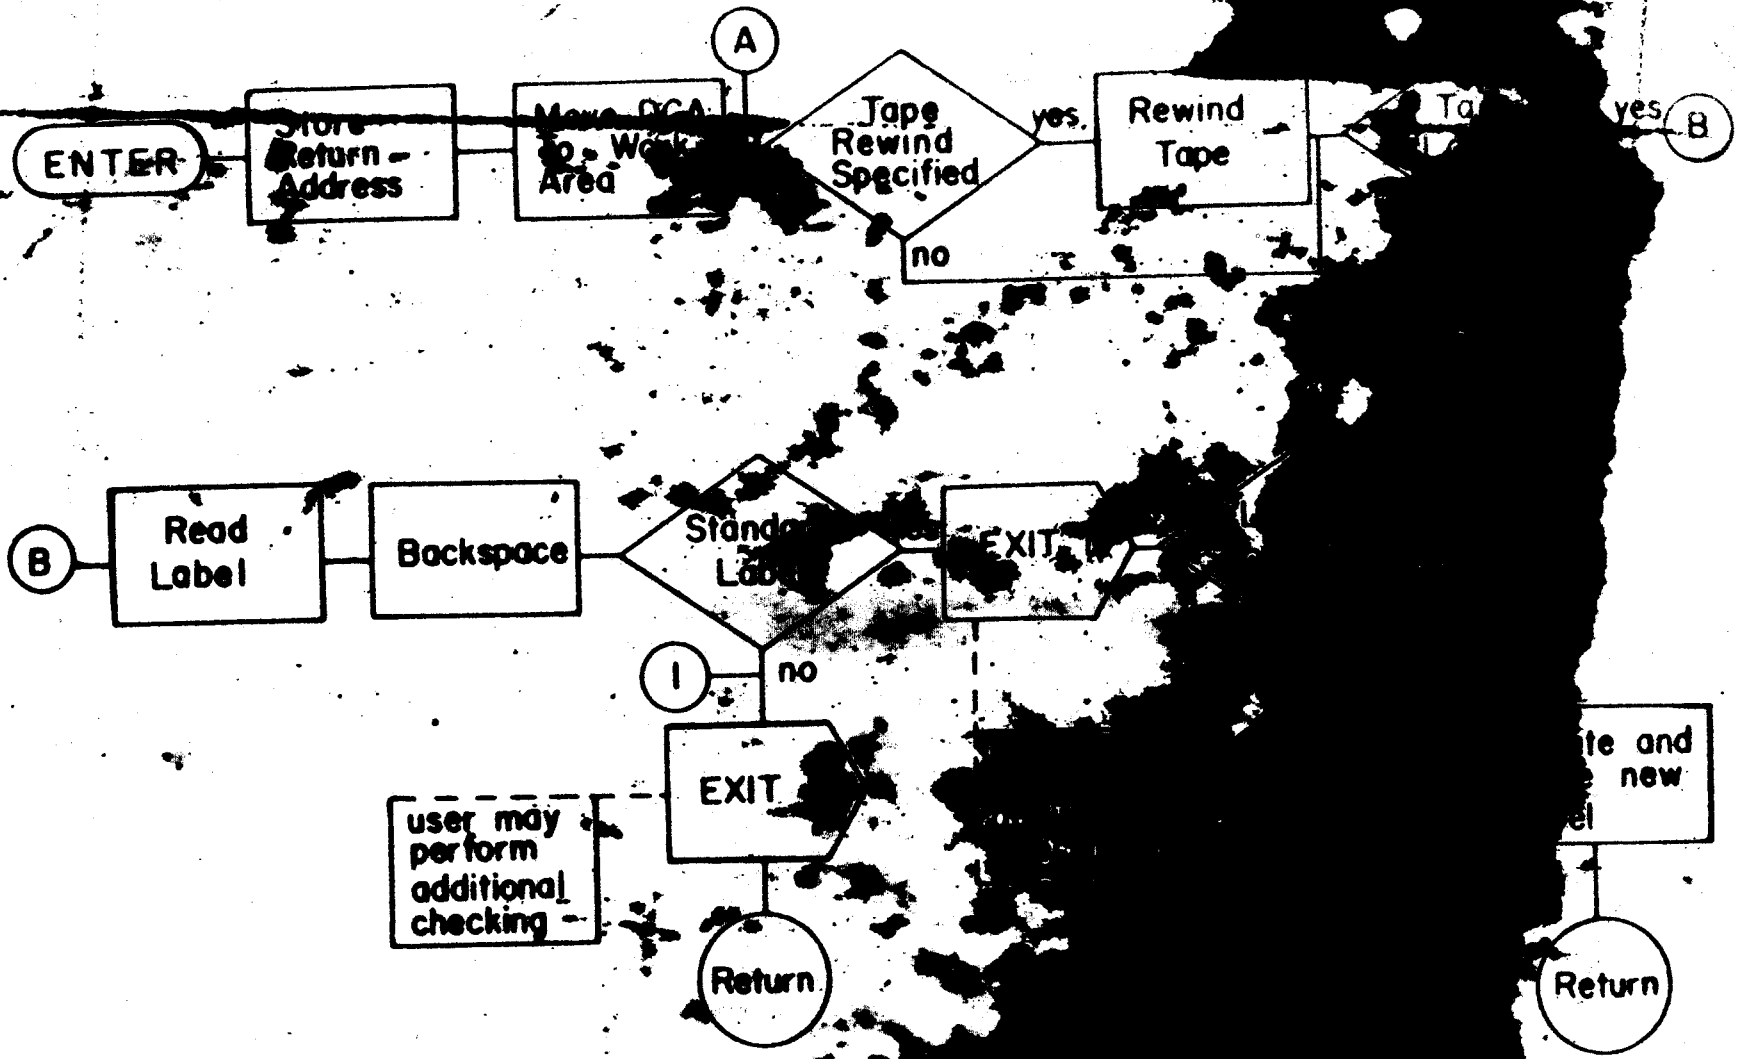

MIOS 3-V-11

OPEN OUTPUT FILES

@ OPEN INPUT FILE

GET and PUT

INPUT @CLOSE

OUTPUT @ CLOSE, @FEOR, END OF REEL

M105 3-V-15