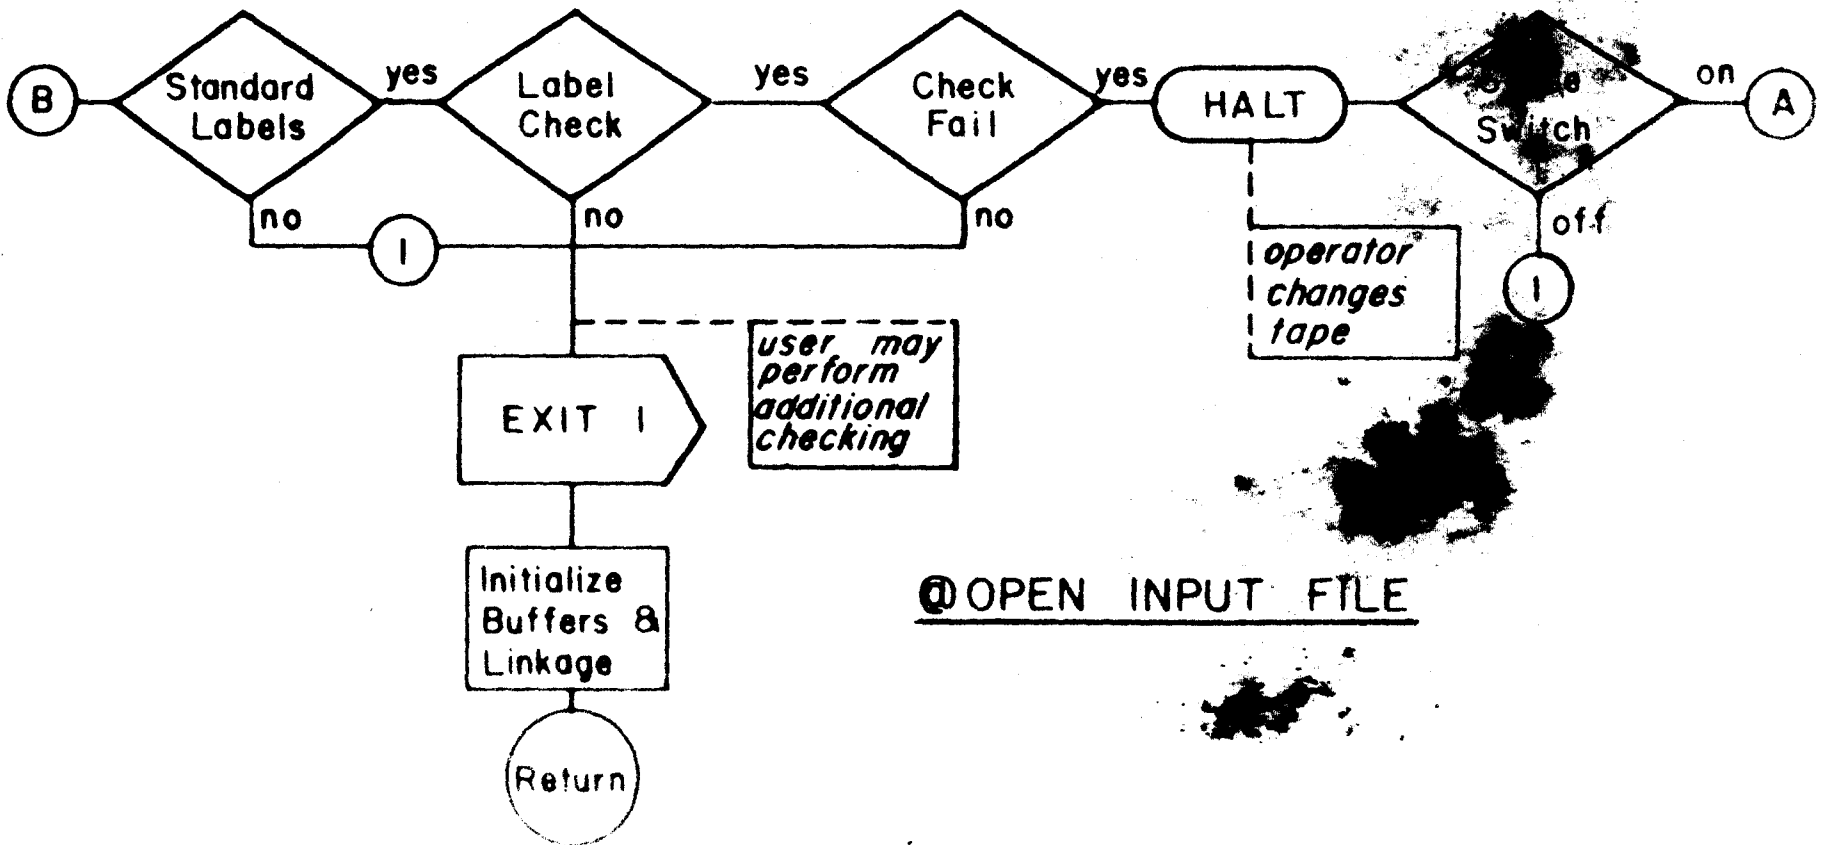

MIOS 3-V-11

OPEN OUTPUT FILES

@ OPEN INPUT FILE

GET and PUT

INPUT @CLOSE

OUTPUT @ CLOSE, @FEOR, END OF REEL

M105 3-V-15