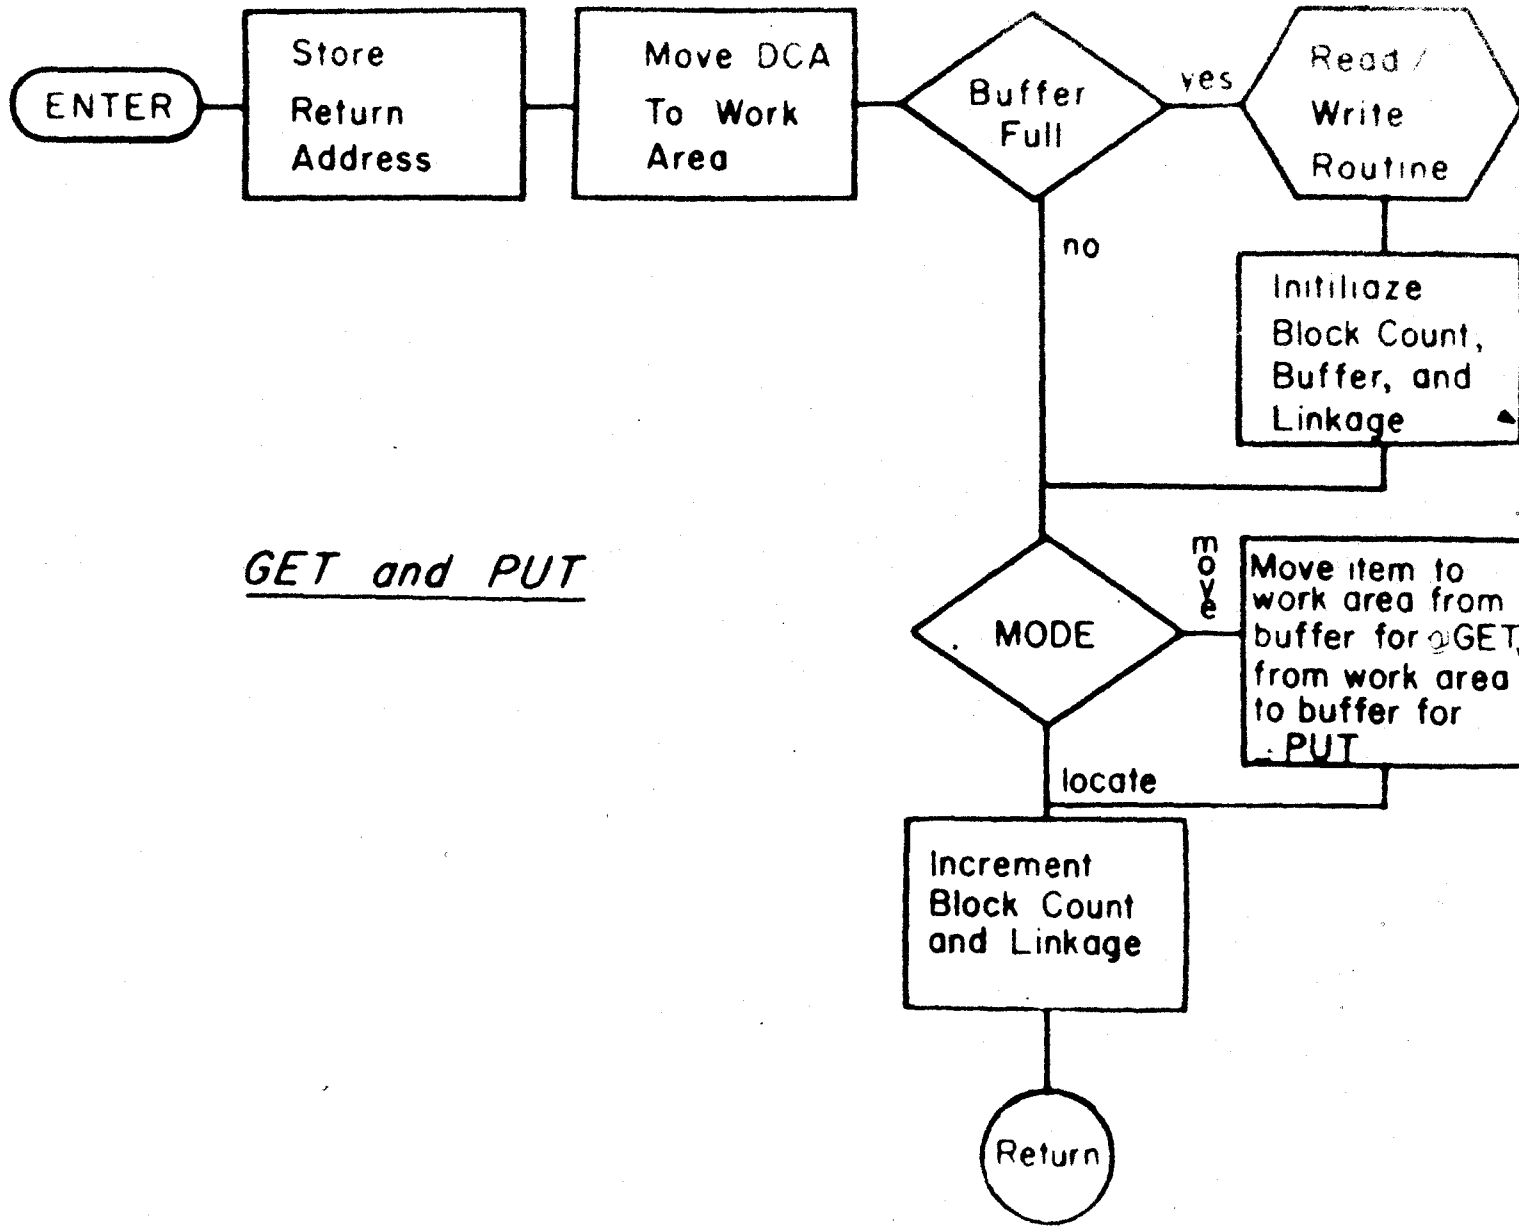

MIOS 3-V-11

OPEN OUTPUT FILES

@ OPEN INPUT FILE

GET and PUT

INPUT @CLOSE

OUTPUT @ CLOSE, @FEOR, END OF REEL

M105 3-V-15