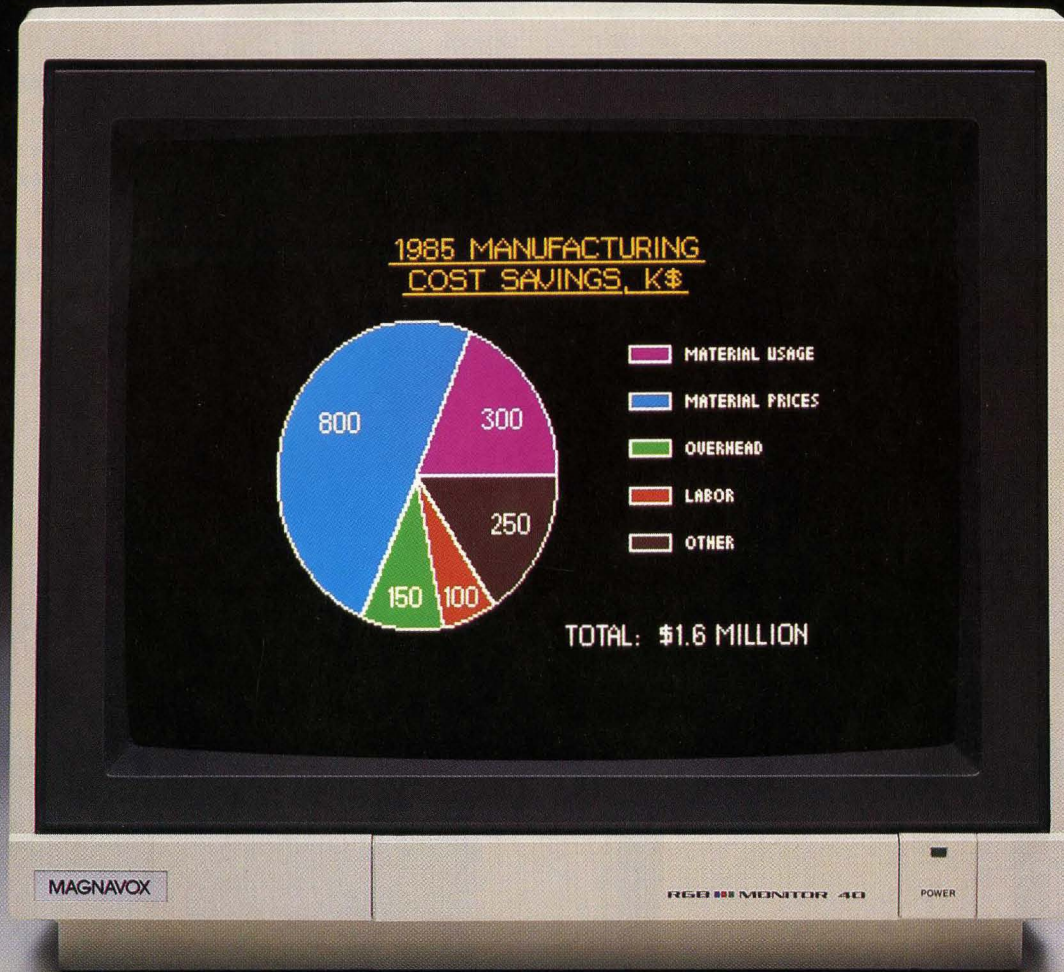

RGB Monitor 40

CM8505

13" diagonal RGB/Composite Color Monitor

- RGB TTL, RGB Analog, Composite inputs
- 390 dots resolution (RGB) horizontal
- 240 lines resolution (vertical)
- Automatic interpretation of composite or separate sync signals
- Green text display switch
- Variable sharpness control
- Comb filter
- Vertical/Horizontal centering controls
- Built-in tilt stand
- Interface cables included

MAGNAVOX

CM8505 RGB/Composite Input Color Monitor

17% Larger Screen than Standard 12" Monitors • 14" tube (13" visual) provides larger screen size without an appreciably larger footprint.

RGB TTL, RGB Analog, Composite Video Inputs • makes the monitor compatible with all three standard video signal types.

40 x 25 Character Field • this monitor system can accurately display a field of 25 lines of 40 characters each, or 1000 characters total.

Green Text Display Switch • disables the monitor's ability to display anything other than green light, emulating the display found on green monochrome monitors — a feature normally found on more expensive products.